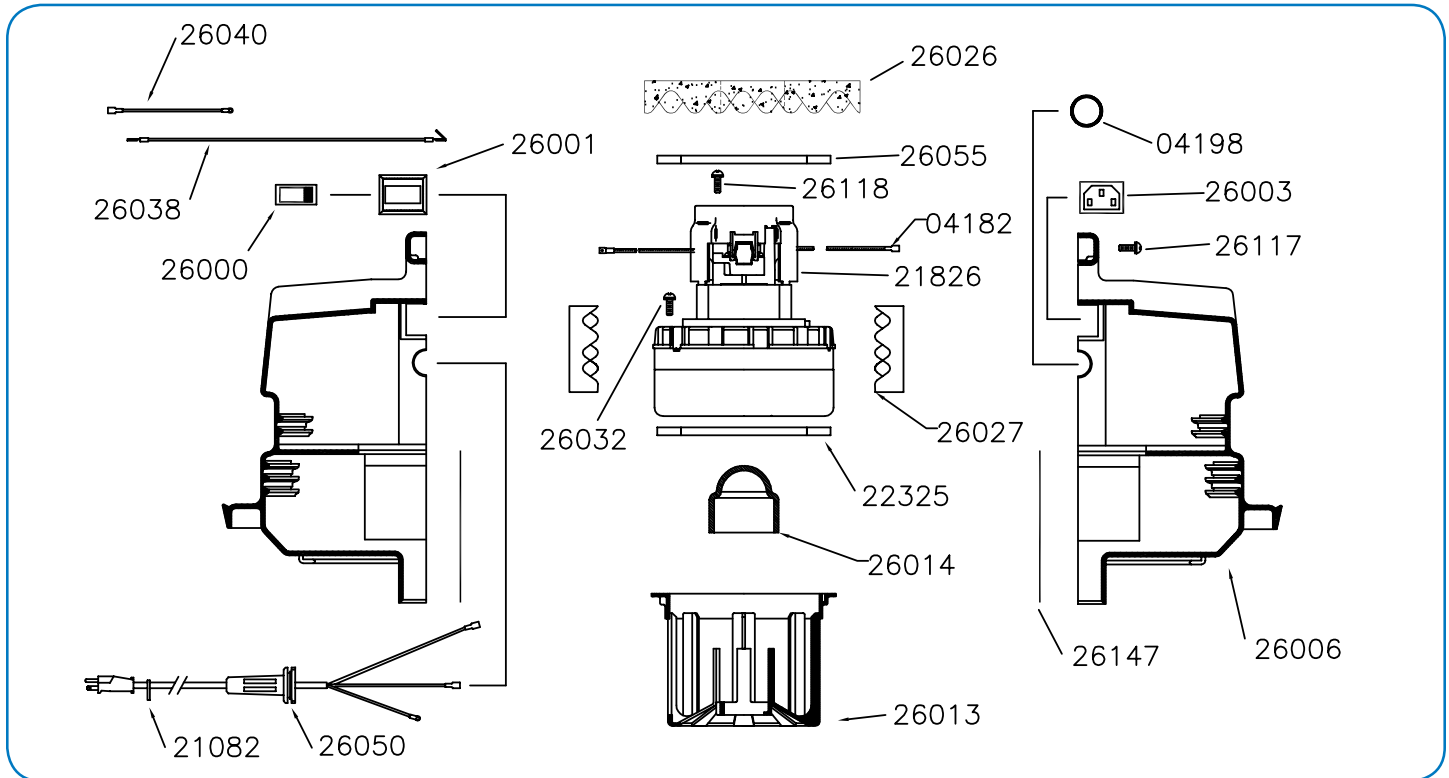

# Targa XL 18 Dolly- 28546

Targa Eco Series

Targa Head - 990 / XL 12 / XL 18 - 26202

Tank & Dolly Assembly - XL 18 Dolly - 26333

Hose Assembly - 1 1/2" X 10' - 29006

Tank Assembly - XL 18 Dolly - Green - 26195

# Targa XL 18 Dolly- 28546

Targa Eco Series

26202 Targa Head - 990 / XL 12 / XL 18		
Part #	Description	Qty
04182	Female Connector	2
04198	Plug - Dome	1
21082	Cord Grip	1
21826	Vac Motor - Bi-Pass / 103 CFM	1
22325	Motor Gasket - Universal	1
26000	Rocker Switch	1
26001	Switch Plate	1
26003	Power Outlet Plug	1
26006	Motor Housing - Blue	2
26013	Filter Cage - Large	1
26014	Float Shut Off	1
26026	Top Foam Disc	1
26027	Accoustic Foam - Lower	8
26032	Screw - 1 X 10/16" PHS	2
26038	Wire Assembly - Black	1
26040	Wire Assembly - Ground	1
26050	Power Cord - 50' / 15.24M	1
26055	Motor Gasket - Upper	1
26117	Screw - #8 X 3/4" PHS	12
26118	Ground Screw - #10 X 3/8" PHS	2
26147	Housing Gasket	2

26260 Dolly Assembly - XL12 / XL18 / PC3		
Part #	Description	Qty
02965	Caster Socket	2
03063	Washer - 1/2" Nylon	4
04112	Axle End Cap	2
20027	Caster - 3"	2
20060	Washer - 1/2" Tension	2
26249	Dolly Frame - XL12 / XL18 / PC3	1
26265	Wheel - 10" Grey	2

29006 Hose Assembly - 1 1/2" X 10'		
Part #	Description	Qty
26104	Inlet Swivel Nut	1
26113	Hose Cuff - 1 1/2"	1
26227	Hose - 1 1/2" X 10'	1