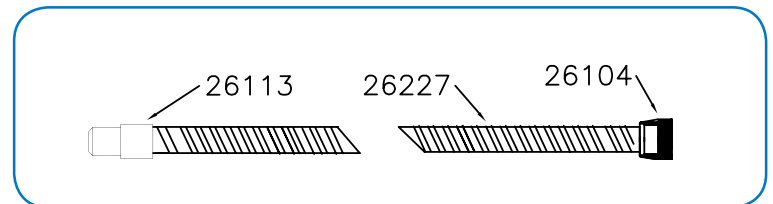

Dolly Assembly - XL12 / XL18 / PC3 - 26260