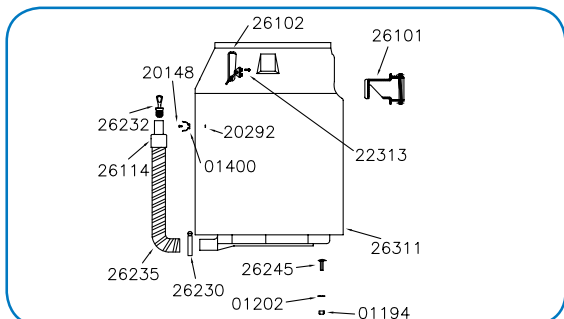

# Targa XL 18 Dolly- 28546

Targa Eco Series

Targa Head - 990 / XL 12 / XL 18 - 26202

Tank & Dolly Assembly - XL 18 Dolly - 26333

Hose Assembly - 1 1/2" X 10' - 29006

Tank Assembly - XL 18 Dolly - Green - 26195

# Targa XL 18 Dolly- 28546

Targa Eco Series

26202 Targa Head - 990 / XL 12 / XL 18		
Part #	Description	Qty
04182	Female Connector	2
04198	Plug - Dome	1
21082	Cord Grip	1
21826	Vac Motor - Bi-Pass / 103 CFM	1
22325	Motor Gasket - Universal	1
26000	Rocker Switch	1
26001	Switch Plate	1
26003	Power Outlet Plug	1
26006	Motor Housing - Blue	2
26013	Filter Cage - Large	1
26014	Float Shut Off	1
26026	Top Foam Disc	1
26027	Accoustic Foam - Lower	8
26032	Screw - 1 X 10/16" PHS	2
26038	Wire Assembly - Black	1
26040	Wire Assembly - Ground	1
26050	Power Cord - 50' / 15.24M	1
26055	Motor Gasket - Upper	1
26117	Screw - #8 X 3/4" PHS	12
26118	Ground Screw - #10 X 3/8" PHS	2
26147	Housing Gasket	2

26260 Dolly Assembly - XL12 / XL18 / PC3		
Part #	Description	Qty
02965	Caster Socket	2
03063	Washer - 1/2" Nylon	4
04112	Axle End Cap	2
20027	Caster - 3"	2
20060	Washer - 1/2" Tension	2
26249	Dolly Frame - XL12 / XL18 / PC3	1
26265	Wheel - 10" Grey	2

29006 Hose Assembly - 1 1/2" X 10'		
Part #	Description	Qty
26104	Inlet Swivel Nut	1
26113	Hose Cuff - 1 1/2"	1
26227	Hose - 1 1/2" X 10'	1