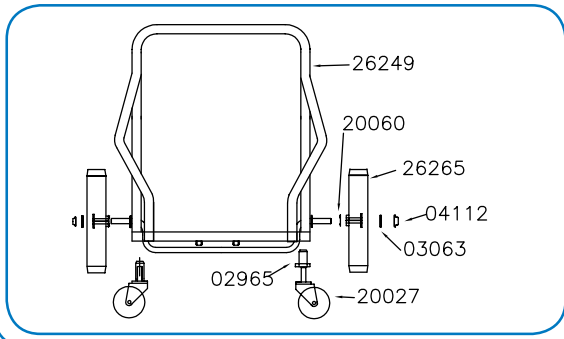

Dolly Assembly - XL12 / XL18 / PC3 - 26260