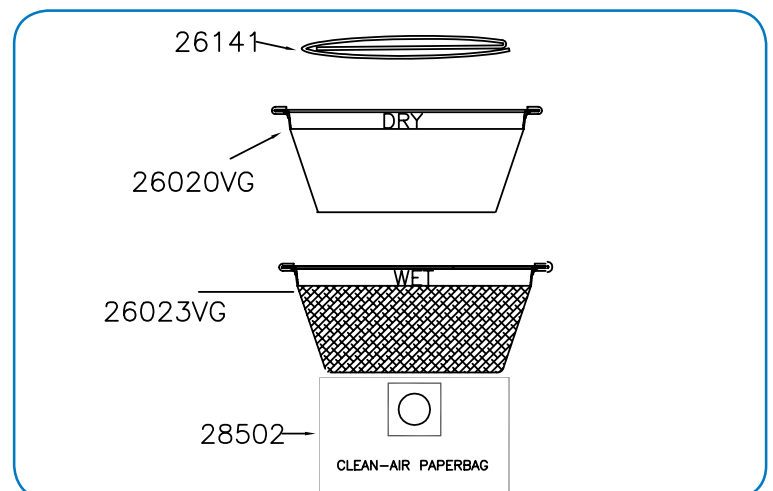

# Targa XL 18 Dolly- 28546

Targa Eco Series

Targa Head - 990 / XL 12 / XL 18 - 26202

Tank & Dolly Assembly - XL 18 Dolly - 26333

Hose Assembly - 1 1/2" X 10' - 29006

Tank Assembly - XL 18 Dolly - Green - 26195

# Targa XL 18 Dolly- 28546

Targa Eco Series

26202 Targa Head - 990 / XL 12 / XL 18		
Part #	Description	Qty
04182	Female Connector	2
04198	Plug - Dome	1
21082	Cord Grip	1
21826	Vac Motor - Bi-Pass / 103 CFM	1
22325	Motor Gasket - Universal	1
26000	Rocker Switch	1
26001	Switch Plate	1
26003	Power Outlet Plug	1
26006	Motor Housing - Blue	2
26013	Filter Cage - Large	1
26014	Float Shut Off	1
26026	Top Foam Disc	1
26027	Accoustic Foam - Lower	8
26032	Screw - 1 X 10/16" PHS	2
26038	Wire Assembly - Black	1
26040	Wire Assembly - Ground	1
26050	Power Cord - 50' / 15.24M	1
26055	Motor Gasket - Upper	1
26117	Screw - #8 X 3/4" PHS	12
26118	Ground Screw - #10 X 3/8" PHS	2
26147	Housing Gasket	2

29006 Hose Assembly - 1 1/2" X 10'		
Part #	Description	Qty
26104	Inlet Swivel Nut	1
26113	Hose Cuff - 1 1/2"	1
26227	Hose - 1 1/2" X 10'	1