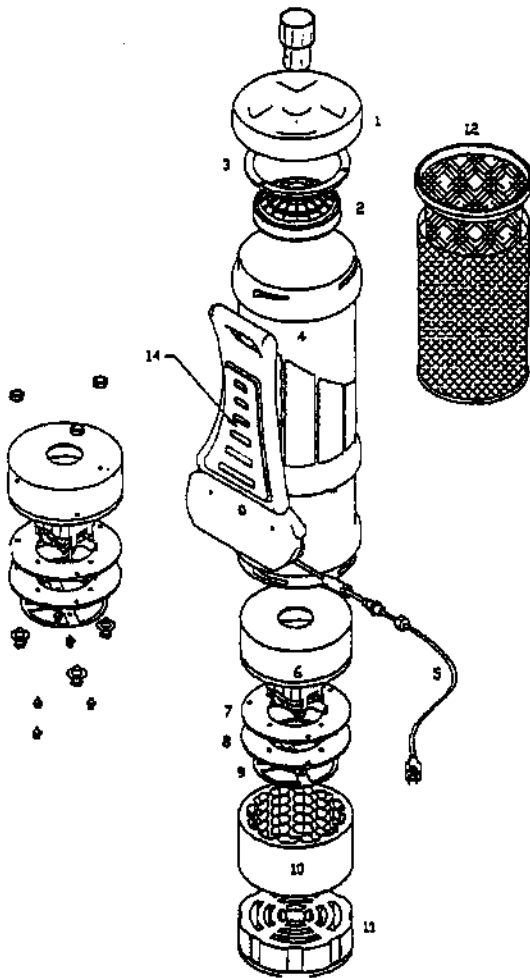

POWER CLEAN BAC-VAC PARTS BREAKDOWN

SKU	RE/#	DESCRIPTION
28405		Power Clean Bac Vac W/5' Hose
Accessories		
S85905		Dry Filter Bag
S85906		Paper Filter Bags (10/pkg)
S85907		5' Hose
S85908		35' Orange Power Cord
Parts		
S85910	1	Threaded Cap
S85911	2	Vacuum Motor Dome
S85912	2a	Hepa Donut Filter
S85913	3	Motor Mounting Ring
S85914	4	Ergonomic Vacuum Body
S85915	5	23" Electric Cord
S85916	5a	Pig-Tail Strain Relief
S85917	5b	Pig-Tail Strain Relief Nut
S85918	6	Vacuum Motor
S85919	6a	Motor Bolts (3)
S85920	6b	Washers (10)
S85921	6c	Nylock Nuts (3)
S85922	7	Vacuum Gasket
S85923	8	Vacuum Mounting Plate
S85924	8a	3/4" Self Tapping Screws
S85925	9	Dual Cell Deflector Plate
S85926	9a	1/2" Self Tapping Screws
S85927	10	Sound Absorbing Foam
S85928	11	Dual Cell Noise Filter
S85906	12	Paper Filter (10/pkg)
S85905	13	Cloth Filter & Gasket
S85929	14	Cushioned Back Pad
S85930	15	Belt & Shoulder Harness
S85931	15a	Allen Screws
S85932	15b	Belt Washers
S85933	16	Spade Female Insulated
S85934	17	Spade Terminal Insulated
S85935	18	Ring Terminal 3/16 ID
S85936	19	Switch ON/OFF