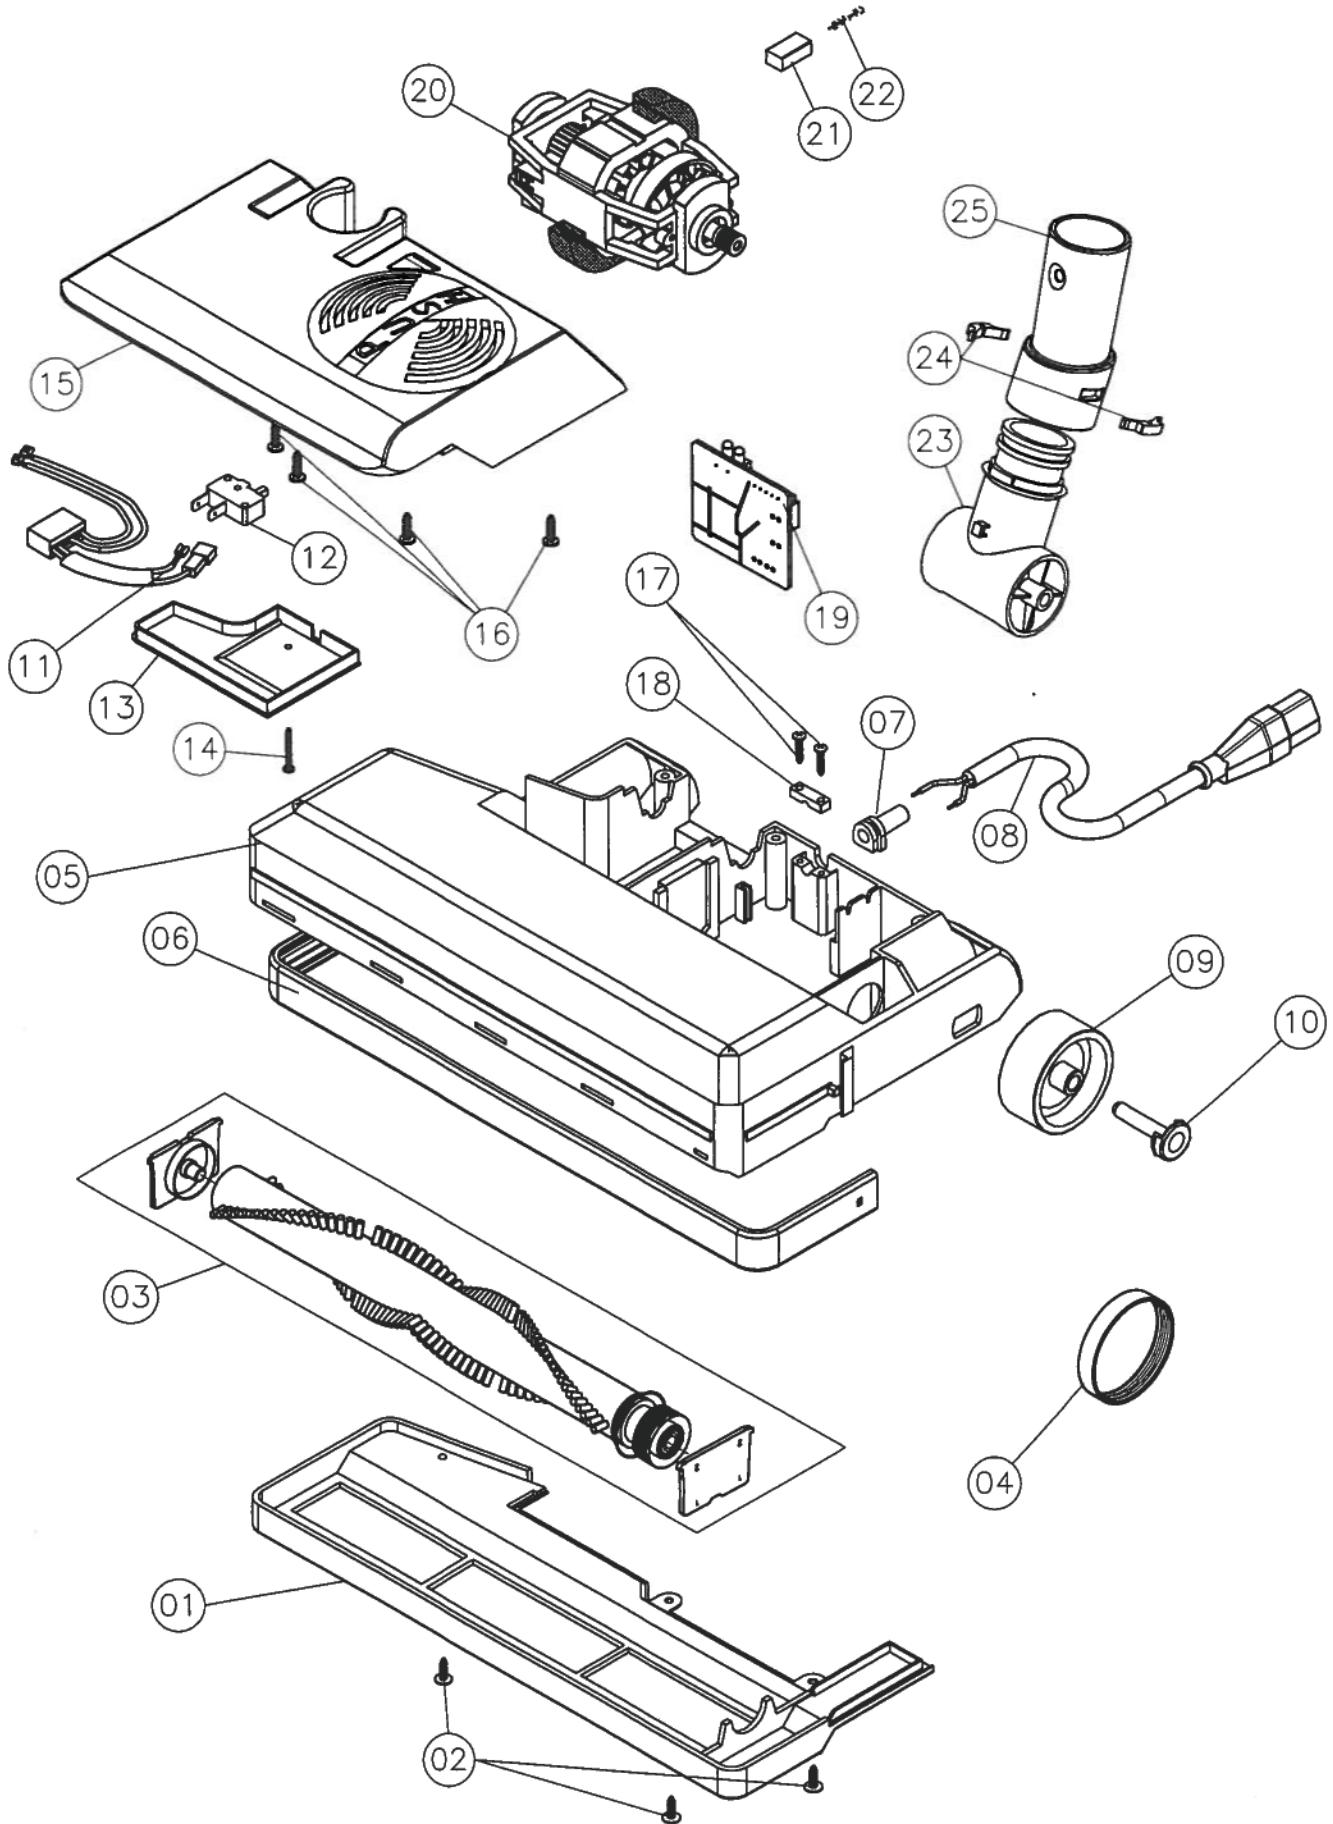

DUSTBANE Power Nozzle 355

Power Nozzle Poly V 355

Code: 28376

Pos.	Code	Description	Qty
1	24947	BASE 355	1
2	24972	SCREW (W/SET) (T.C.4, 2x16)	3
3	24949	355 PP COMPLETE ROLLER	1
4	24950	POLY-V BELT	1
5	24973	CASE 355-BLACK	1
6	24974	BUMPER 0.58-BLACK	1
7	24975	CORD GROMMET	1
8	24976	POWER CORD	1
9	24955	WHEEL	2
10	24956	PIN-WHEEL	2
11	24967	WIRING CARPET-BEATING	1
12	24957	COMPLETE ASSEMBLED MICROSWITCH	1
13	24958	LARGE MICROSWITCH COVER	1
14	24972	SCREW (W/SET) (T.C.3 x 20)	1
15	24977	BLACK BASE COVER	1
16	24972	SCREW (W/SET) (T.C.3, 5x16)	4
17	24972	SCREW (W/SET) (T.C.3, 5x16)	2
18	24960	U-BOLT (FASTEN CORD TO CASE)	1
19	24961	120V COMPLETE ELECTRONIC BOARD	1
20	24962	120V COMPLETE TRACTION ENGINE	1
21	24963	BRUSH MOTOR CARBON	2
22	24964	BRUSH MOTOR CARBON SPRING	2
23-25	24978	UNIVERSAL JOINT COMPLETE	1
23	24979	BLACK LOWER JOINT	1
24	24980	JOINT FASTENER	1
25	24981	JOINT EXTENSION	1