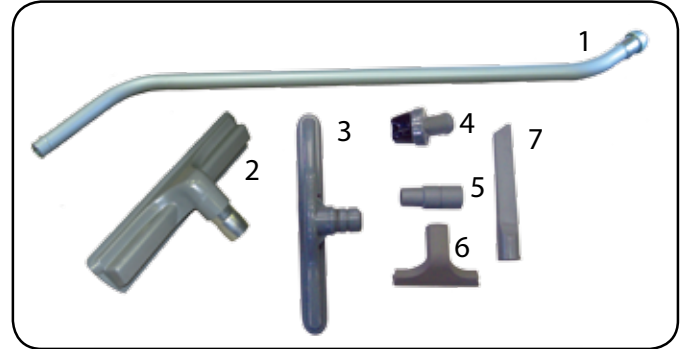

Tool Kits

Targa Eco Series

Tool Kit #1 - 28631

Tool Kit # 1	28631
1 Eco Carpet Tool 1 ¼"	29009
2 Floor Tool 1 ¼"	28906
3 Dusting Brush 1 ¼"	28999
4 Upholstery Tool 1 ¼"	28998
5 Crevice Tool 1 ¼"	28997
6 Pistol Grip 1 ¼"	28994
7 Collapsible Wand 1 ¼"	29007

Compatible with: Targa Enviro Vac and Targa 330

Tool Kit #2 - 28632

Tool Kit # 2	28632
1 Double Curve (DC) Style Wand 1 ½"	28801
2 Carpet Tool 1 ½"	28722
3 Eco Carpet Tool 1 ½"	29008
4 Dusting Brush 1 ¼"	28999
5 Plastic Reducer 1 ½" to 1 ¼"	29003
6 Upholstery Tool 1 ¼"	28998
7 Crevice Tool 1 ¼"	28997

Compatible with: Targa 660

Tool Kit #3 - 28633

Tool Kit # 3	28633
1 Double Curve (DC) Style Wand 1 ½"	28801
2 UFT 1 ½"	28729
3 Eco Carpet Tool 1 ½"	29008
4 Dusting Brush 1 ¼"	28999
5 Plastic Reducer 1 ½" to 1 ¼"	29003
6 Upholstery Tool 1 ¼"	28998
7 Crevice Tool 1 ¼"	28997