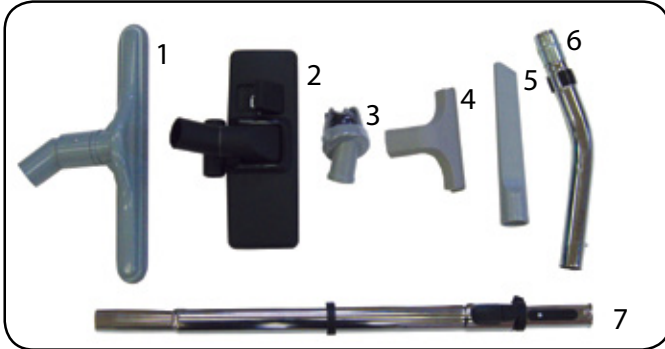

Tool Kits

Targa Eco Series

Tool Kit #1 - 28631

Tool Kit # 1	28631
1 Eco Carpet Tool 1 ¼"	29009
2 Floor Tool 1 ¼"	28906
3 Dusting Brush 1 ¼"	28999
4 Upholstery Tool 1 ¼"	28998
5 Crevice Tool 1 ¼"	28997
6 Pistol Grip 1 ¼"	28994
7 Collapsible Wand 1 ¼"	29007

Compatible with: Targa Enviro Vac and Targa 330

Tool Kit #2 - 28632

Tool Kit # 2	28632
1 Double Curve (DC) Style Wand 1 ½"	28801
2 Carpet Tool 1 ½"	28722
3 Eco Carpet Tool 1 ½"	29008
4 Dusting Brush 1 ¼"	28999
5 Plastic Reducer 1 ½" to 1 ¼"	29003
6 Upholstery Tool 1 ¼"	28998
7 Crevice Tool 1 ¼"	28997

Compatible with: Targa 660

Tool Kit #3 - 28633

Tool Kit # 3	28633
1 Double Curve (DC) Style Wand 1 ½"	28801
2 UFT 1 ½"	28729
3 Eco Carpet Tool 1 ½"	29008
4 Dusting Brush 1 ¼"	28999
5 Plastic Reducer 1 ½" to 1 ¼"	29003
6 Upholstery Tool 1 ¼"	28998
7 Crevice Tool 1 ¼"	28997