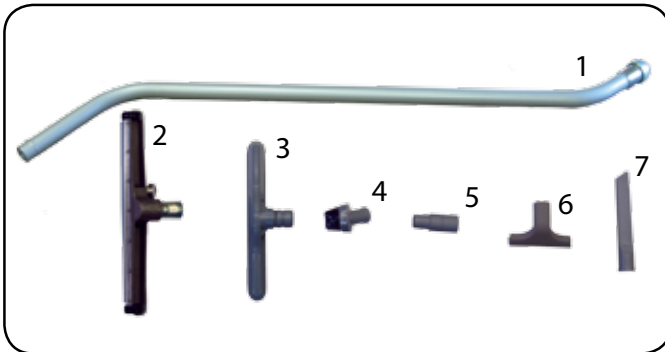

Compatible with: Targa Enviro Vac and Targa 330

Tool Kit #2 - 28632

Tool Kit # 2	28632
1 Double Curve (DC) Style Wand 1 ½"	28801
2 Carpet Tool 1 ½"	28722
3 Eco Carpet Tool 1 ½"	29008
4 Dusting Brush 1 ¼"	28999
5 Plastic Reducer 1 ½" to 1 ¼"	29003
6 Upholstery Tool 1 ¼"	28998
7 Crevice Tool 1 ¼"	28997

Compatible with: Targa 660

Tool Kit #3 - 28633

Tool Kit # 3	28633
1 Double Curve (DC) Style Wand 1 ½"	28801
2 UFT 1 ½"	28729
3 Eco Carpet Tool 1 ½"	29008
4 Dusting Brush 1 ¼"	28999
5 Plastic Reducer 1 ½" to 1 ¼"	29003
6 Upholstery Tool 1 ¼"	28998
7 Crevice Tool 1 ¼"	28997