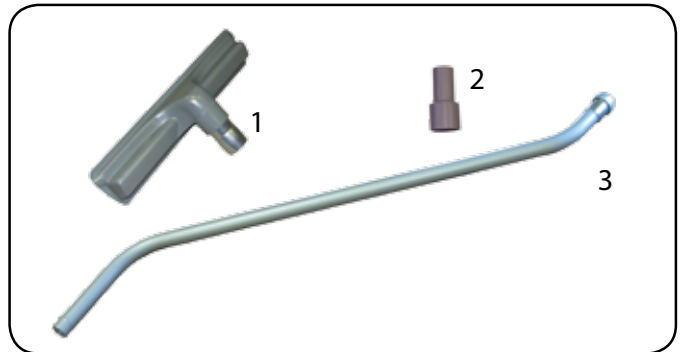

Tool Kit #4 - 28634

Tool Kit # 4	28634
1 Carpet Tool 1 1/4"	28721
2 Hose Cuff 1 ½ to 1 ¼"	26114
3 Double Curve (DC) Style Wand 1 ¼"	28780

Compatible with: Targa 660